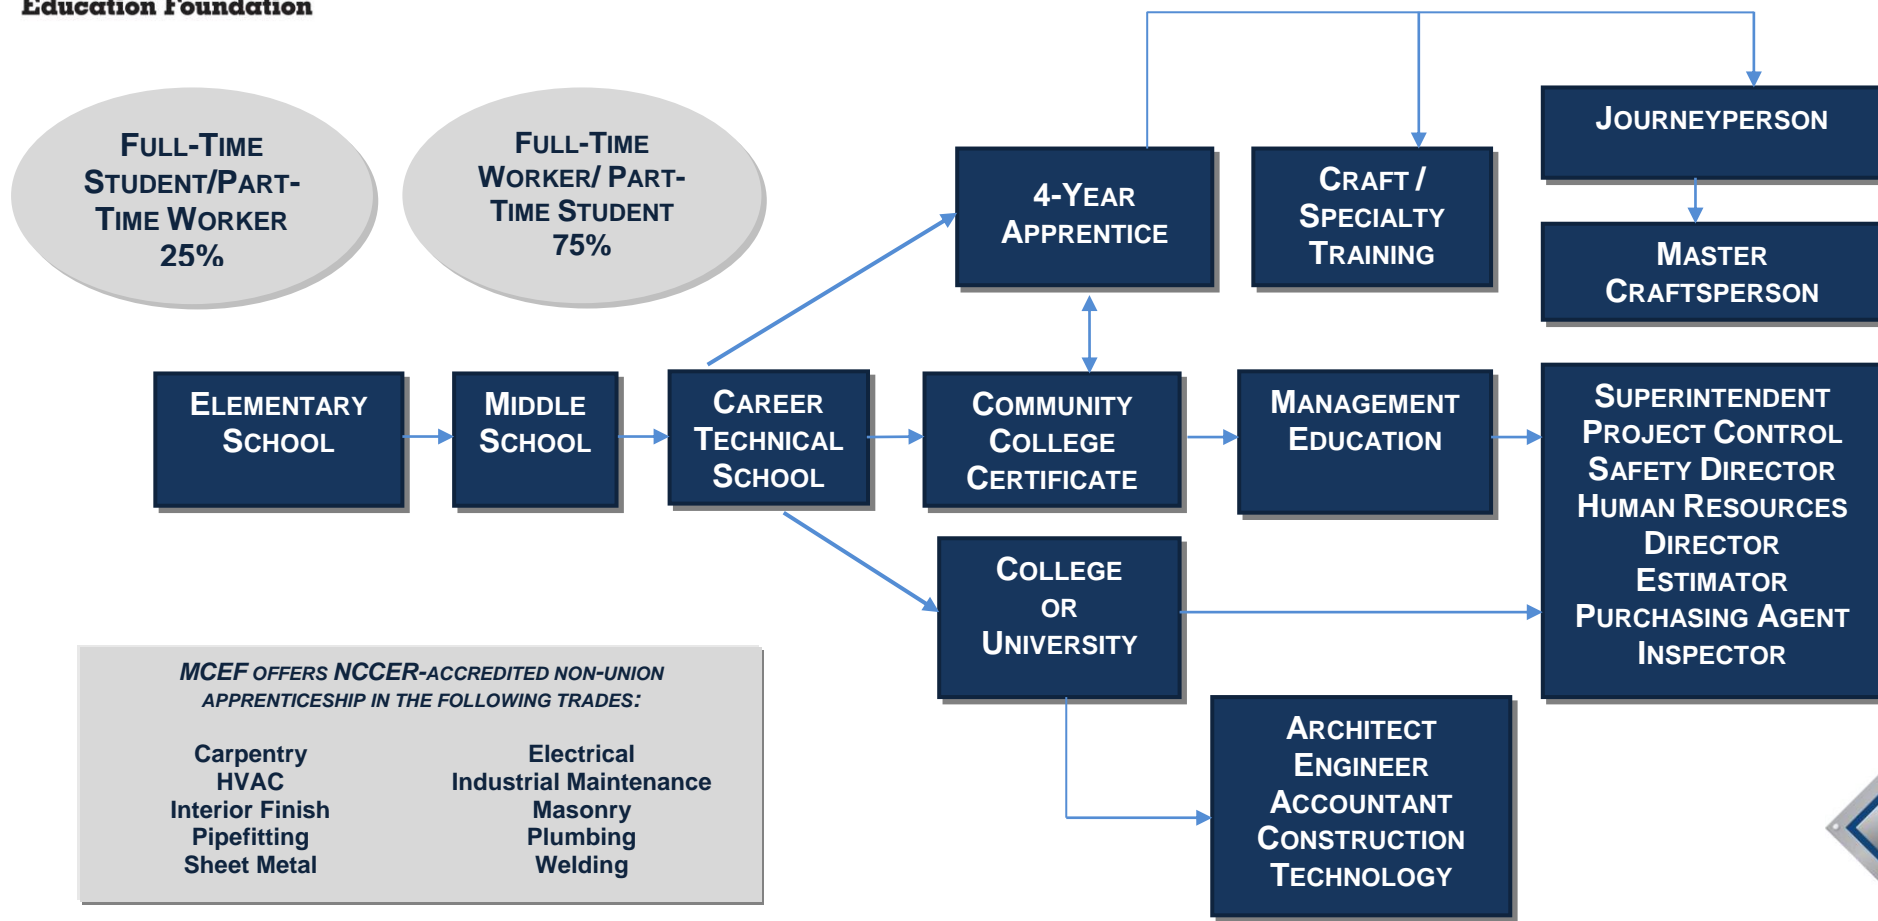

Apprenticeship - The Other 4 Year Degree

NCCER ACCREDITED TRAINING • www.mcef.net • Phone: 601-605-2989 • 800-358-3788

Mississippi Construction Education Foundation

APPRENTICESHIP – THE OTHER FOUR-YEAR DEGREE

CONSTRUCTION INDUSTRY CAREER PATH

MISSISSIPPI CONSTRUCTION EDUCATION FOUNDATION (MCEF)
 5165 Old Brandon Road
 Pearl, MS 39208
 Phone: 601-605-2989 -- Website: www.mcef.net
 #MCEFWorks

MCEF PARTNER ASSOCIATIONS